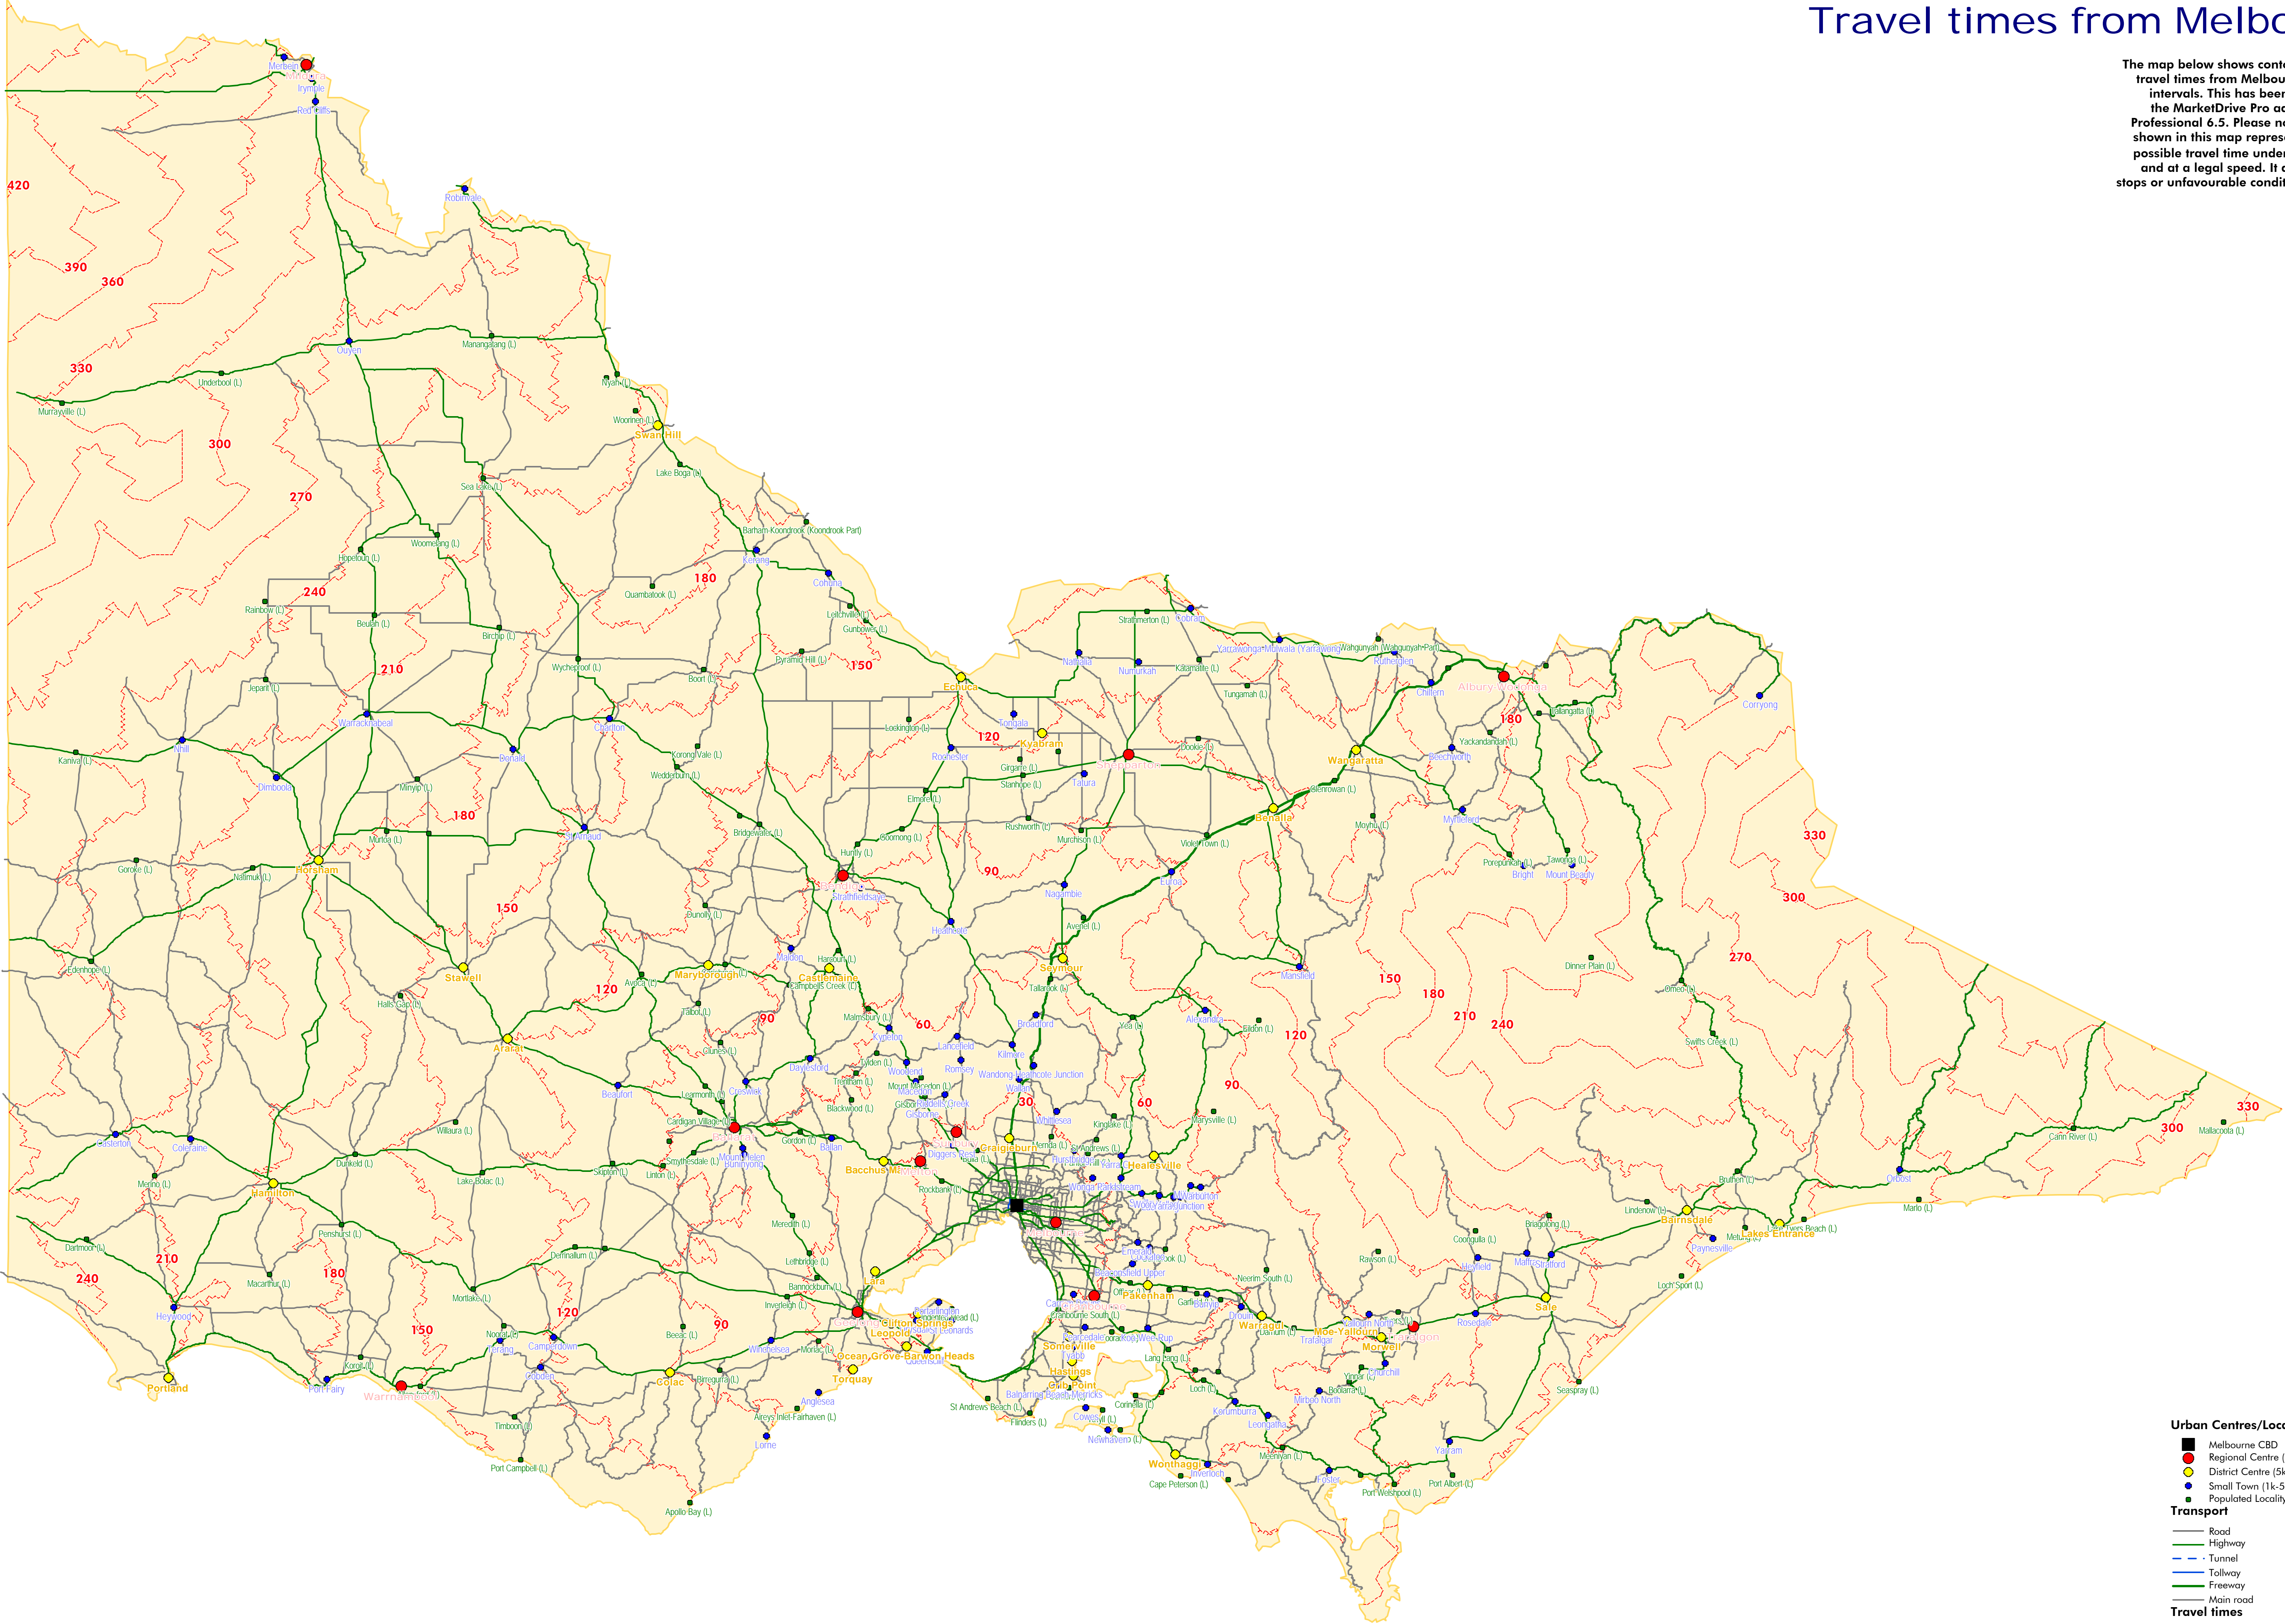

Travel times from Melbourne

The map below shows contours of estimated travel times from Melbourne at 30 minute intervals. This has been generated using the MarketDrive Pro add-on to MapInfo Professional 6.5. Please note that the times shown in this map represent the minimum possible travel time under good conditions and at a legal speed. It does not take rest stops or unfavourable conditions into account.

Urban Centres/Localities

- Melbourne CBD
- Regional Centre (20k+)
- District Centre (5k-20k)
- Small Town (1k-5k)
- Populated Locality (200-1k)

Transport

- Road
- Highway
- Tunnel
- Tollway
- Freeway
- Main road

Travel times

- 30 minutes travel time